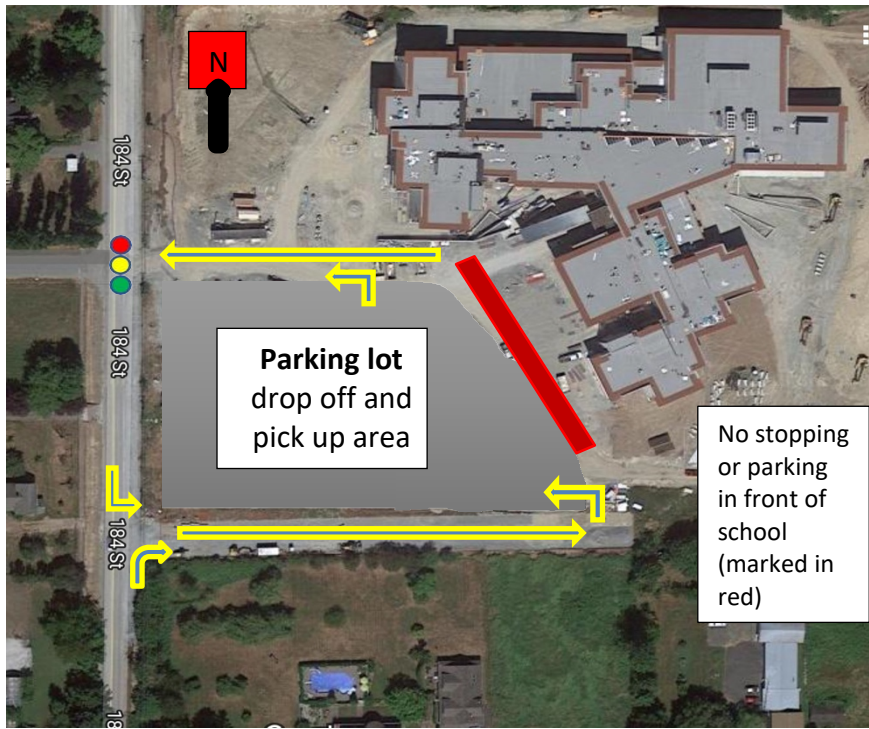

Vehicle Traffic Flow Procedures

Student Drop Off & Pick Up Route / Main Parking Lot Entrance

Aerial View

For student drop off and pick up:

- Turn into the driveway located at the south of Salish Secondary
- Turn left onto school property, and make an immediate left turn into the parking lot where students are to be drop off and pick up
- Exit at the lights onto 184th Street

To enter and exit parking lot:

- Enter parking lot: follow the same path as above
- Exit parking lot: use the exit at the North end of the lot

Student drop off and pick up is in parking lot

Street View