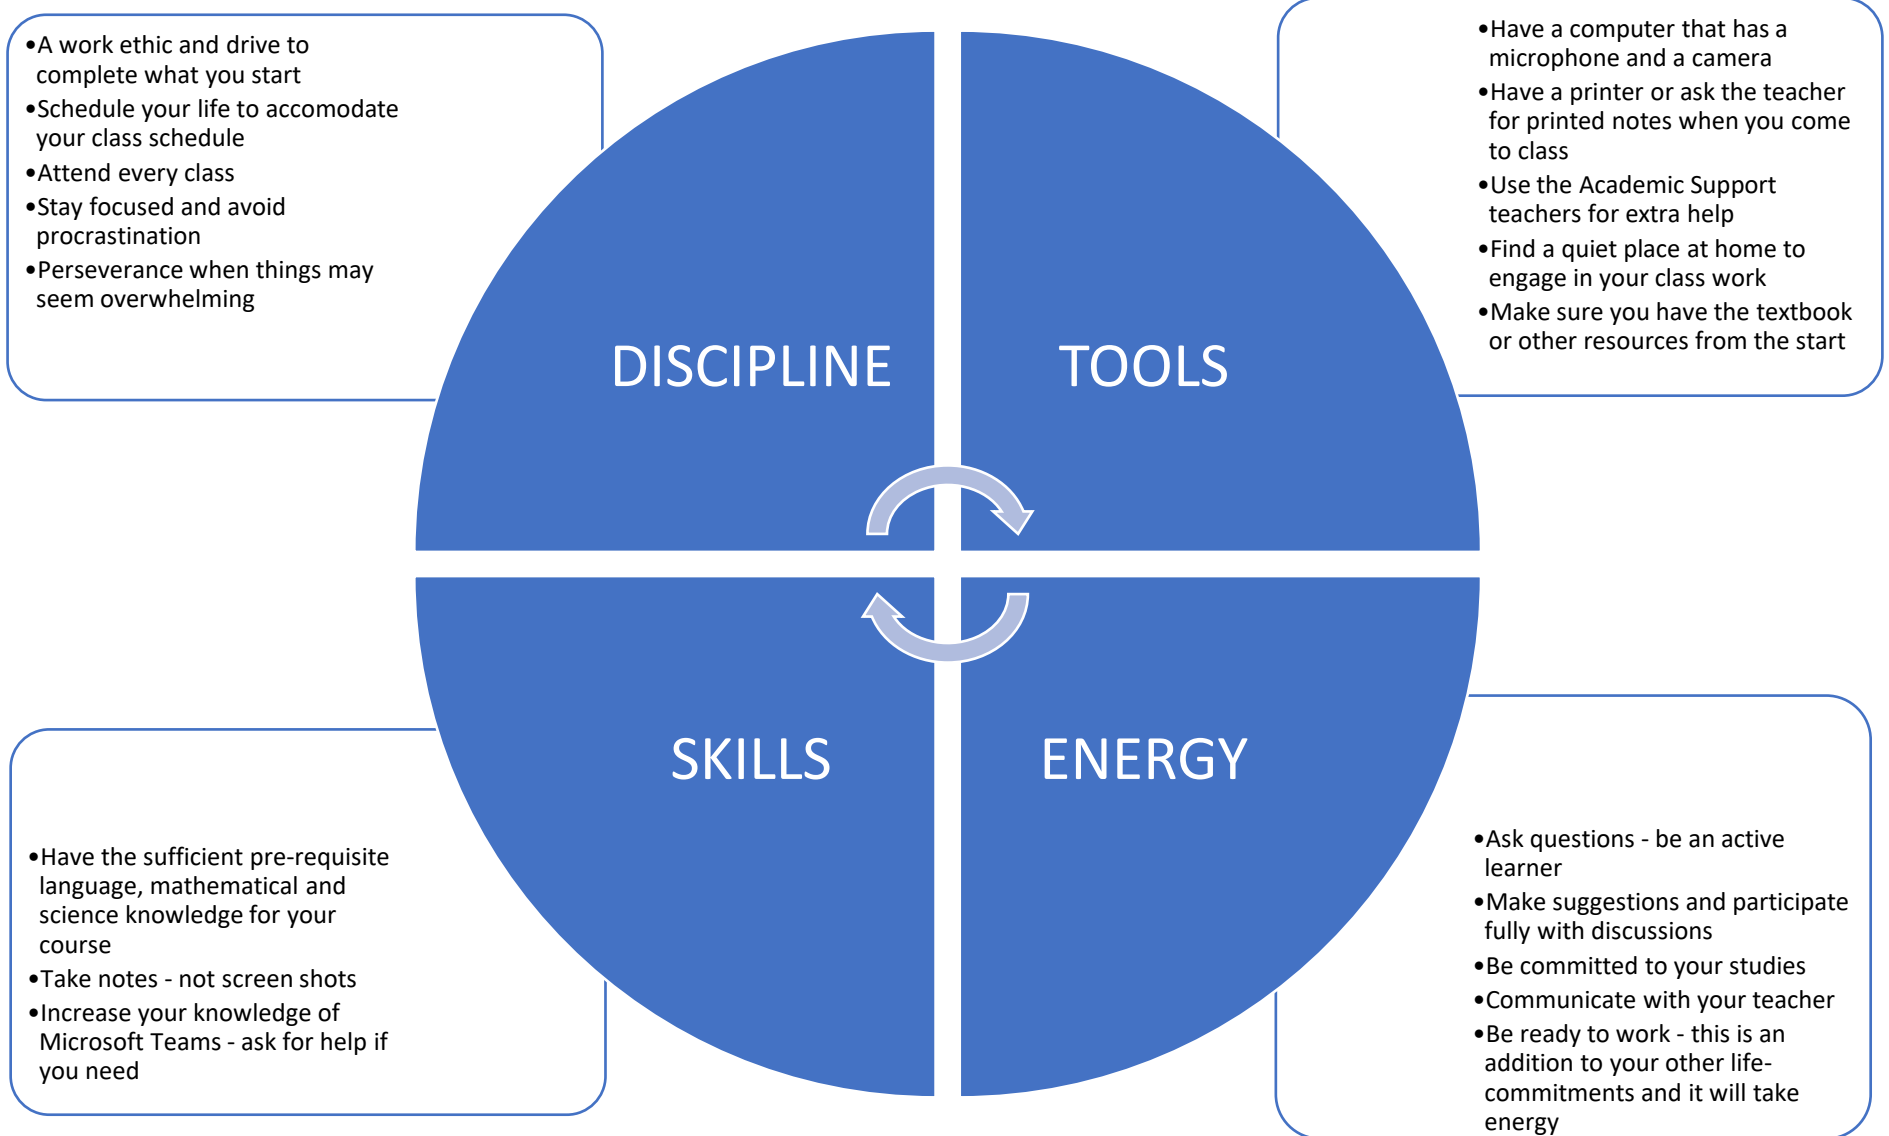

THE ELEMENTS OF SUCCESS FOR OUR BLENDED MODEL OF INSTRUCTION

QUEEN ELIZABETH CONTINUING EDUCATION

604-581-1413

Email: queenelizabethadulthood@surreyschools.ca or [WEBSITE](#)