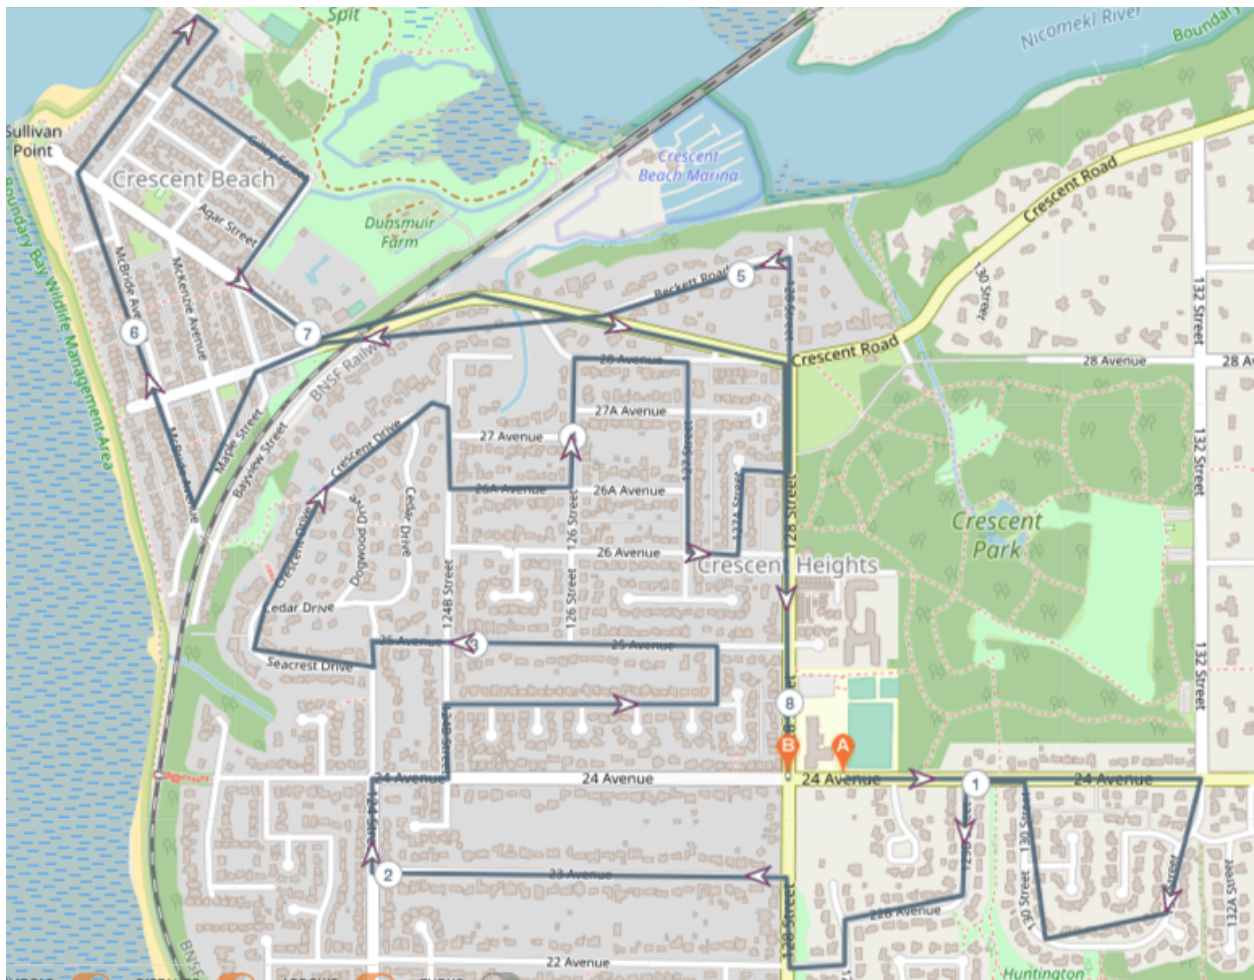

Students and families.... Join us for a CRESCENT PARK PARADE!

FRIDAY, APRIL 17TH AT 1:30PM

Crescent Park staff miss our wonderful students and families and will be hosting a fun drive-by parade to show you how much we care! Come on out and cheer us along the route. Wear your Crescent Park spirit wear or dress in blue to celebrate our great school!

- The Parade starts at 1:30pm and will continue until the route is finished.
- Remember to stay safe and practice your social distancing; stay on your driveway or find a quiet spot on the sidewalk along the route.
- We encourage you to show us your best sidewalk chalk art, signs or decorations! The more, the better! Let's show our Crescent Park spirit!