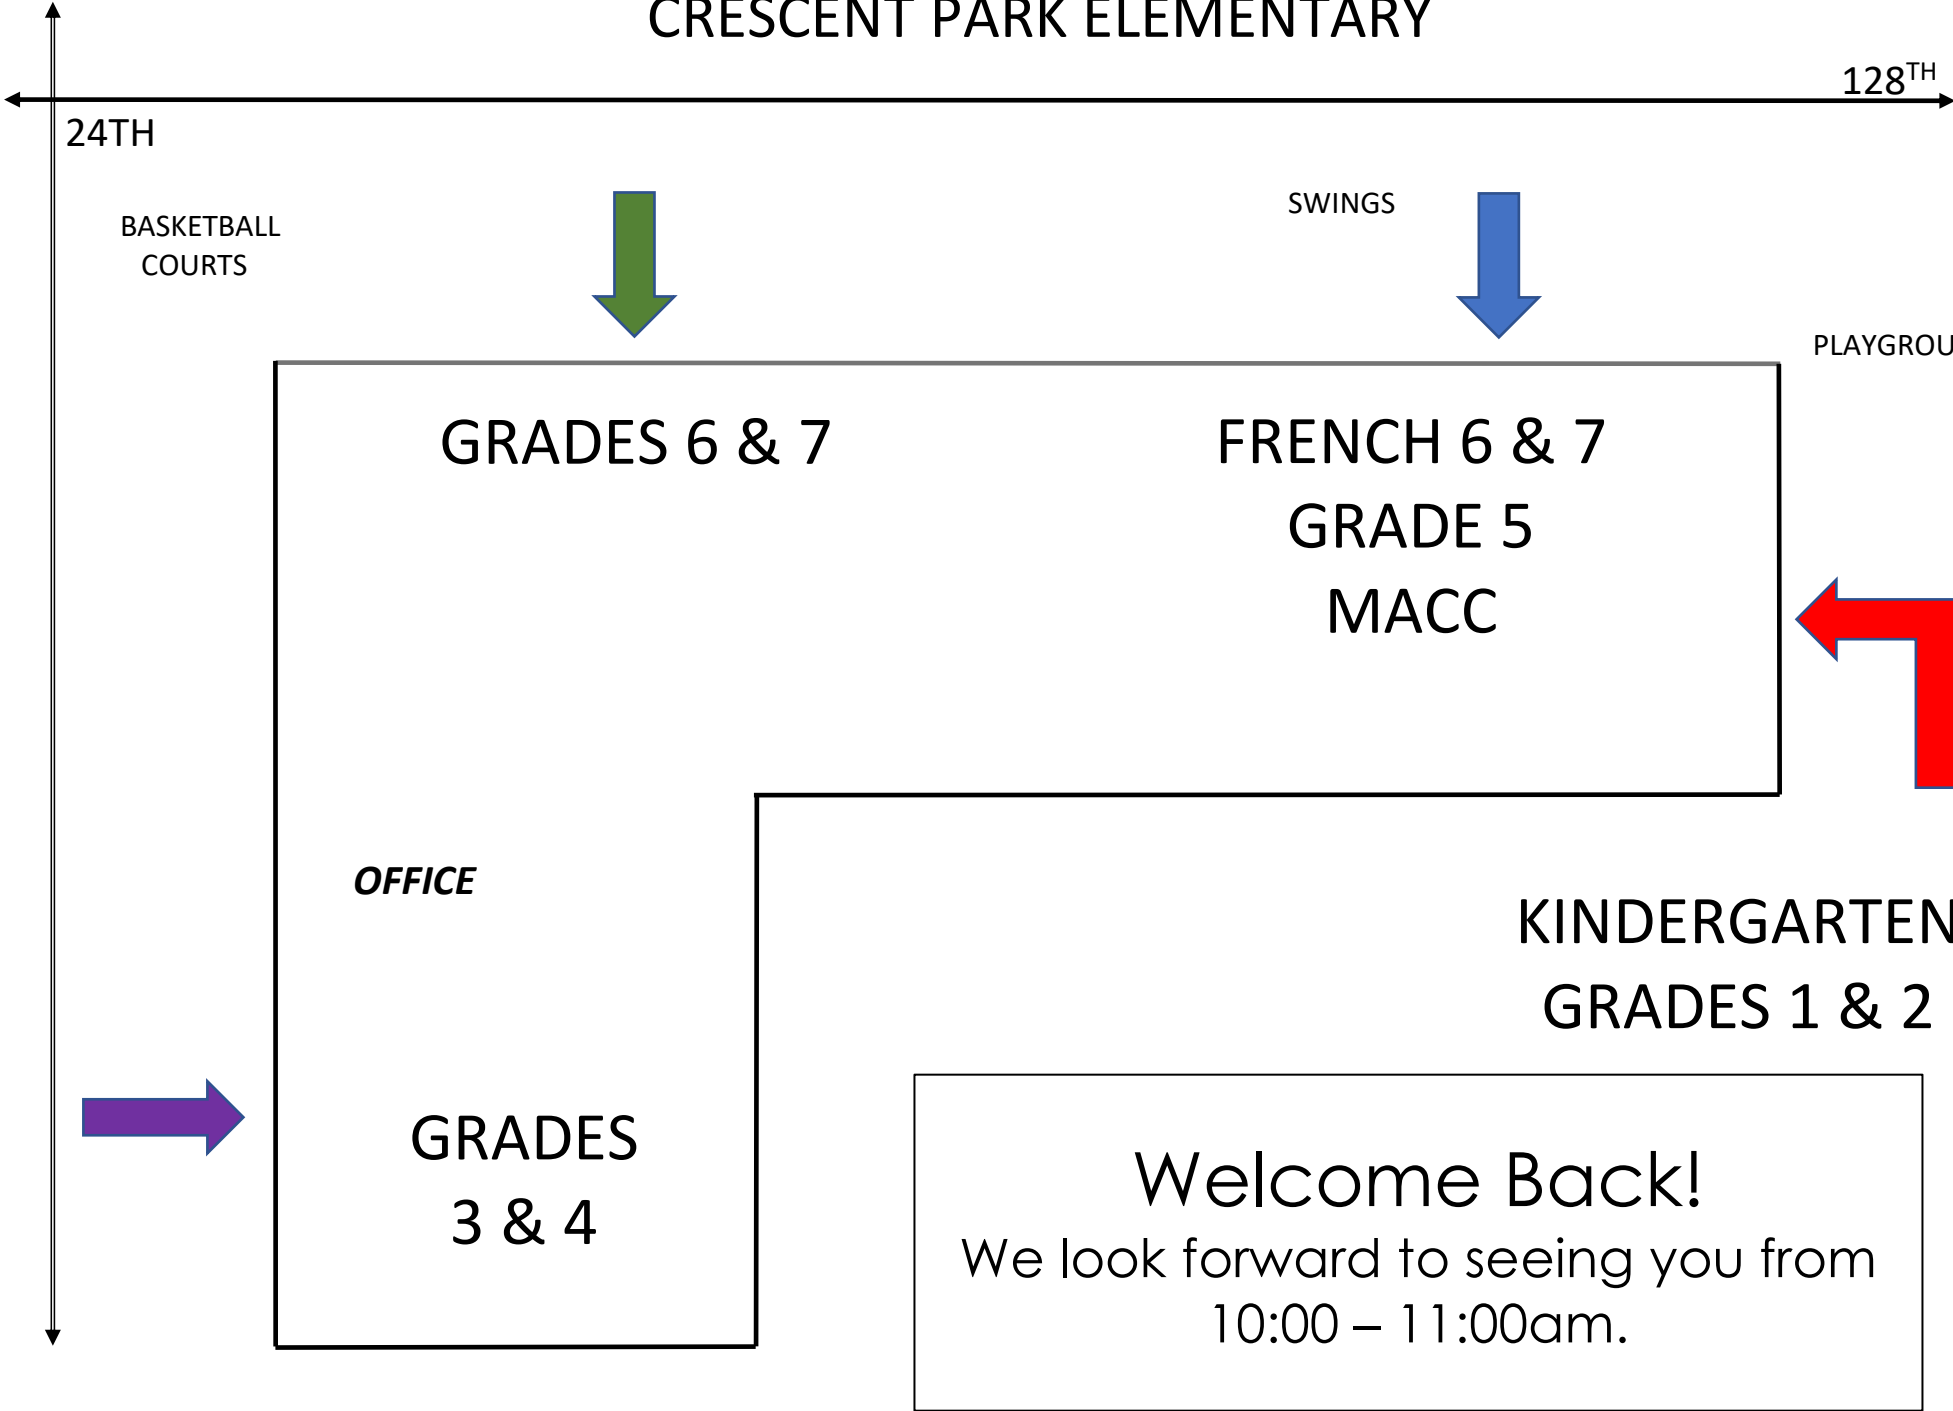

# CRESCENT PARK ELEMENTARY

GRADES 6 & 7

FRENCH 6 & 7  
GRADE 5  
MACC

*OFFICE*

GRADES  
3 & 4

KINDERGARTEN  
GRADES 1 & 2

Welcome Back!  
We look forward to seeing you from  
10:00 – 11:00am.